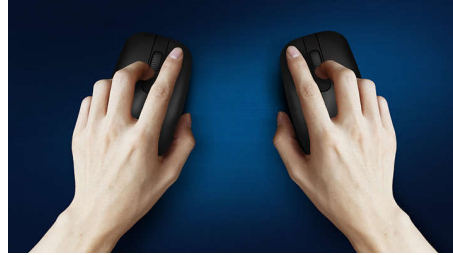

Ambidextrous mouse design

Ambidextrous shape feels good in right or left hand