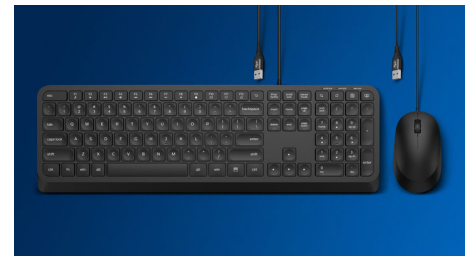

Advanced technology for ultimate performance

- Up to 1,200 DPI

Comfortable accurate control

- High definition optical tracking for smooth control
- Comfortable ergonomic mouse design feels great
- Ambidextrous shape feels good in right or left hand

SPK7207WL/00

Highlights

Smooth optical tracking

High definition optical tracking for smooth control

Comfortable ergonomic design

Comfortable ergonomic mouse design feels great

Buttons last millions of click

Buttons last millions of clicks for durability

Plug-and-play

Simple plug-and-play wired USB connections

Ambidextrous mouse design

Ambidextrous shape feels good in right or left hand

Up to 1,200 DPI

This mouse delivers precision tracking up to 1,200 DPI with higher smoothing and accuracy.