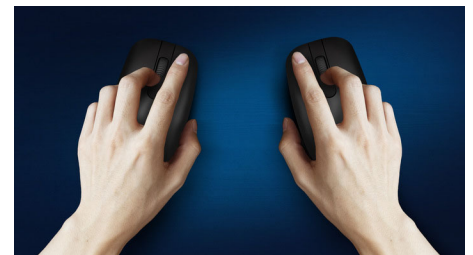

Advanced technology for ultimate performance

- Up to 1,200 DPI

Comfortable accurate control

- High definition optical tracking for smooth control
- Comfortable ergonomic mouse design feels great
- Ambidextrous shape feels good in right or left hand

SPK7207WL/00

Highlights

Smooth optical tracking

High definition optical tracking for smooth control

Comfortable ergonomic design

Comfortable ergonomic mouse design feels great

Buttons last millions of click

Buttons last millions of clicks for durability

Plug-and-play

Simple plug-and-play wired USB connections

Ambidextrous mouse design

Ambidextrous shape feels good in right or left hand

Up to 1,200 DPI

This mouse delivers precision tracking up to 1,200 DPI with higher smoothing and accuracy.