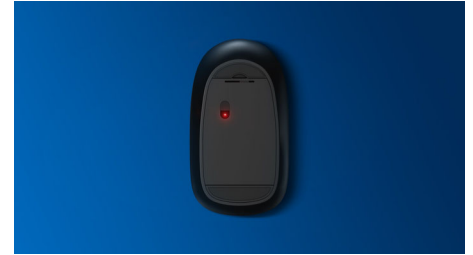

Advanced technology for ultimate performance

- Up to 1,200 DPI

Comfortable accurate control

- High definition optical tracking for smooth control
- Comfortable ergonomic mouse design feels great
- Ambidextrous shape feels good in right or left hand

important information

Physical Dimensions

- Dimensions (LxWxH): 110 x 65 x 35 mm
- Weight: 78g

OS/System Requirements

- System Requirements: Microsoft Windows 7, Windows 8, Windows 10 or later; Linux V1.24 and above; Mac OS 10.5 and above;

SPK7207WL/00

Highlights

Smooth optical tracking

High definition optical tracking for smooth control

Comfortable ergonomic design

Comfortable ergonomic mouse design feels great

Buttons last millions of click