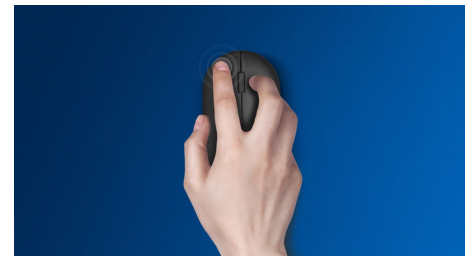

Advanced technology for ultimate performance

- Up to 1,200 DPI

Comfortable accurate control

- High definition optical tracking for smooth control
- Comfortable ergonomic mouse design feels great
- Ambidextrous shape feels good in right or left hand

SPK7207WL/00

Highlights

Smooth optical tracking

High definition optical tracking for smooth control

Comfortable ergonomic design

Comfortable ergonomic mouse design feels great

Buttons last millions of click

Buttons last millions of clicks for durability

Plug-and-play

Simple plug-and-play wired USB connections

Ambidextrous mouse design

Ambidextrous shape feels good in right or left hand

Up to 1,200 DPI

This mouse delivers precision tracking up to 1,200 DPI with higher smoothing and accuracy.