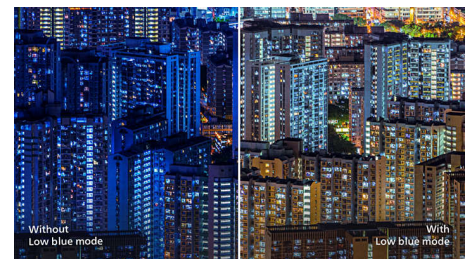

LowBlue Mode

Studies have shown that just as ultra-violet rays can cause eye damage, shortwave-length blue light rays from LED displays can cause eye damage and affect vision over time. Developed for wellbeing, the Philips LowBlue Mode setting uses a smart software technology to reduce harmful shortwave blue light.