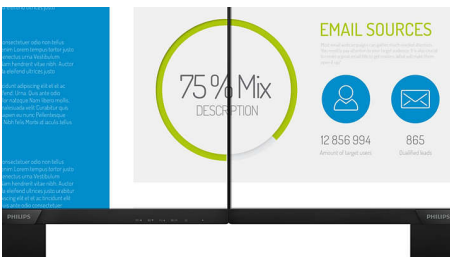

Ultra-narrow Border

The new Philips displays feature ultra-narrow borders which allow for minimal distractions and maximum viewing size. Especially suited for multi-display or tiling setups like gaming,

graphic design and professional applications, the ultra-narrow border display gives you the feeling of using one large display.