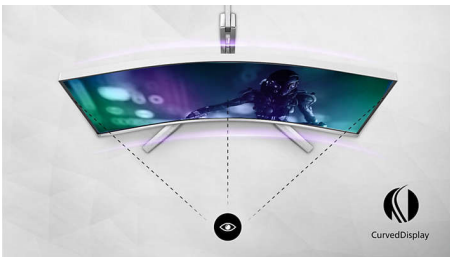

Curved display design

Desktop monitors offer a personal user experience, which suits a curved design very well. The curved screen provides a pleasant yet subtle immersion effect, which focuses on you at the centre of your desk.