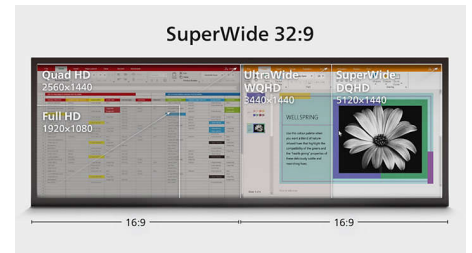

32:9 SuperWide

32:9 SuperWide 49" screen with 5120 x 1440 resolution is designed to replace multiscreen setups for a massive wide view. It's like having two 27" 16:9 Quad HD displays side by side. SuperWide monitors offer the screen area of dual monitors without the complicated setup.

SoftBlue Technology

SoftBlue LED technology, combined with the monitor's low blue light panel, is an effective solution for reducing the adverse health effects caused by high exposure to blue light. In this monitor's panel, the ratio of light is reduced by nearly 50 percent, while the SoftBlue LED technology works simultaneously by reducing harmful blue light rays emitted from the screen. Furthermore, the SoftBlue LED technology is tested and certified by TÜV Rheinland Eyesafe® for its effectiveness in reducing blue light emissions.