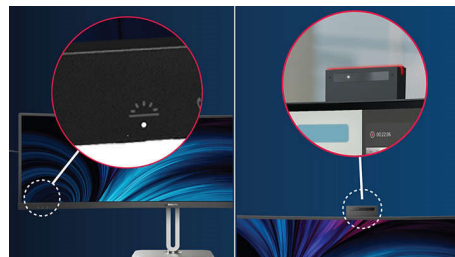

32:9 SuperWide curved monitor with USB-C
6000 series 49 (48.8"/124 cm diag.), 5120 x 1440 (Dual QHD)

49B2U6900CH/00

Highlights

DisplayHDR 400

VESA-certified DisplayHDR 400 delivers a significant step up from normal SDR displays. Unlike other "HDR-compatible" screens, true DisplayHDR 400 produces astonishing brightness, contrast and colours. With global dimming and peak brightness up to 400 nits, images come to life with notable highlights while featuring deeper, more nuanced blacks. It renders a fuller palette of rich new colours, delivering a visual experience that engages your senses.

Webcam Autoframing

This feature is perfect for multi-person video conferencing. When one or more people join the webcam view, the frame will automatically adjust and zoom to fit all team members. Likewise, when participants leave the webcam view, the frame will adjust accordingly, thereby making it ideal for long meetings as well as team calls.

Adjustable webcam

Level up the comfort of video conferencing with this feature. By adjusting the webcam back and forth by 30 degrees, users can now comfortably call and attend meetings from any position that best suits them.

Webcam and noise-cancelling mic

This Philips monitor comes with a built-in 5 MP webcam, a noise-cancelling microphone, and speakers, making it perfect for working from home and collaborating remotely. The webcam is certified for Windows Hello and is equipped with advanced sensors for Windows Hello™ facial recognition, which conveniently logs you into your Windows devices in less than 2 seconds. The physical camera switch offers extra privacy when not in use. The noise-cancelling microphone and dual 5 watt integrated speakers deliver clear communications.

Busylight