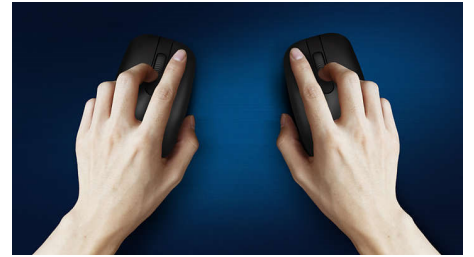

Plug and Play

- Simple plug-and-play wired USB connections

Philips reliability

- Buttons last millions of clicks for durability

Comfortable, accurate control

- Ambidextrous shape feels good in right or left hand
- Comfortable ergonomic mouse design feels great
- High-definition optical tracking for smooth control

Advanced technology for ultimate performance

- Up to 1,200 DPI

PHILIPS

Wired mouse
Plug and play Optical Sensor, Up to 1200 DPI

SPK7207BL/00

Highlights

Smooth optical tracking

High-definition optical tracking for smooth control

Buttons last millions of click

Buttons last millions of clicks for durability

Ambidextrous mouse design

Ambidextrous shape feels good in right or left hand

Comfortable ergonomic design

Comfortable ergonomic mouse design feels great

Plug-and-play

Simple plug-and-play wired USB connections

Up to 1,200 DPI

This mouse delivers precision tracking up to 1,200 DPI with higher smoothing and accuracy.

Wired mouse
Plug and play Optical Sensor, Up to 1200 DPI