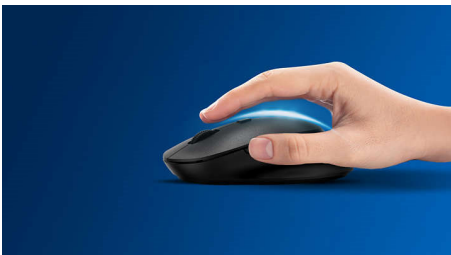

Buttons last millions of click

Buttons last millions of clicks for durability

Ambidextrous mouse design

Ambidextrous shape feels good in right or left hand

Comfortable ergonomic design

Comfortable ergonomic mouse design feels great

Plug-and-play

Simple plug-and-play wired USB connections

Up to 1,200 DPI

This mouse delivers precision tracking up to 1,200 DPI with higher smoothing and accuracy.

Wired mouse
Plug and play Optical Sensor, Up to 1200 DPI