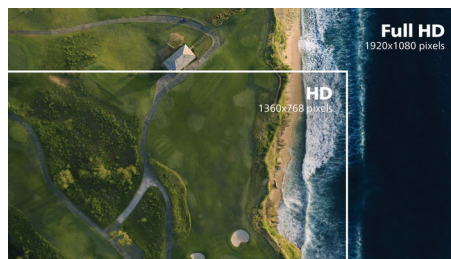

16:9 Full HD display

Picture quality matters. Regular displays deliver quality, but you expect more. This display features enhanced Full HD 1920 x 1080 resolution. With Full HD for crisp detail paired with high brightness, incredible contrast and realistic colors expect a true to life picture.

27E1N1300A/01