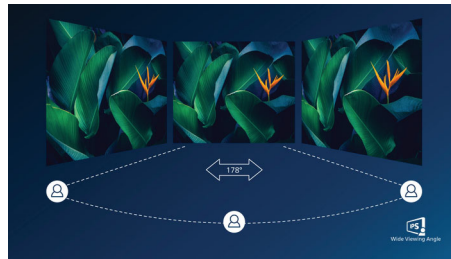

IPS technology

IPS displays use an advanced technology which gives you extra wide viewing angles of 178/178 degree, making it possible to view the display from almost any angle. Unlike standard TN panels, IPS displays gives you remarkably crisp images with vivid colors, making it ideal not only for Photos, movies and web browsing, but also for professional applications which demand color accuracy and consistent brightness at all times.