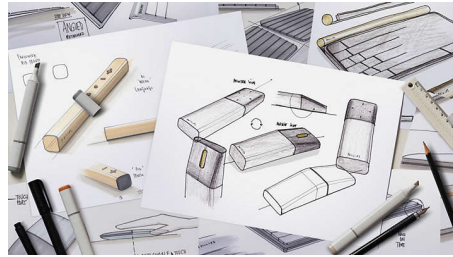

Highlights

Plug-and-play

Simple plug-and-play wired USB connections

Keystrokes for durability

Keys last millions of keystrokes for durability

Stylish design

The design is adjusted to be the most suitable for ergonomics after rounds of user surveys, and also takes into account having a stylish, slim appearance and saving space.