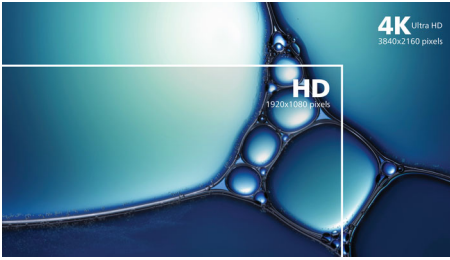

Vibrant colors, incredible depth, finest details

- UltraClear 4K UHD (3840x2160) resolution for precision
- IPS Black: For detailed color expression with 4K clarity
- DisplayHDR 400 for more lifelike and outstanding visuals
- Pro color standards 100% sRGB, 100% REC 709, 98% DCI-P3
- 1.07 billion colors for stunning color and finest gradations

reddot winner 2021

PHILIPS

4K UHD monitor
7000 series 27" (68.5 cm), 3840 x 2160 (4K UHD)

Highlights

UltraClear 4K UHD Resolution

These Philips displays utilize high performance panels to deliver UltraClear, 4K UHD (3840 x 2160) resolution images. Whether you are demanding professional requiring extremely detailed images for CAD solutions, using 3D graphics applications or a financial wizard working on huge spreadsheets, Philips displays will make your images and graphics come alive.

IPS Black: For detailed color

A newly developed technology, IPS Black offers the same 178/178-degree viewing angles but with an improved color contrast ratio that is essential for a multi-monitor setup. In addition, it is well suited for professions that demand color accuracy by expressing deeper blacks and better color in 4K clarity; thereby making colors more vivid.