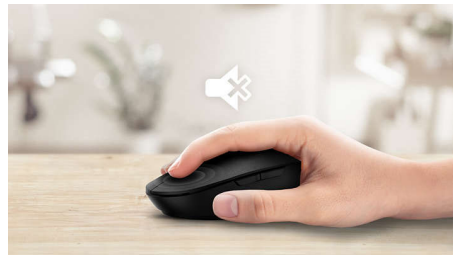

Reduced click sound

Reduced click sound, for quiet and comfortable experience

Specifications

OS/System Requirements

- System Requirements: Microsoft Windows 7, Windows 8, Windows 10 or later; Linux V1.24 and above; Mac OS 10.5 and above;

Physical Dimensions

- Dimensions (LxWxH): Keyboard: 448 x 136 x 22 mm; Mouse: 110 x 65 x 35 mm
- Weight: Keyboard: 512g (including battery), Mouse: 83g (including battery)

Technical specifications

- Color: Black
- Buttons: 3 Buttons
- Connectivity: 2.4GHz wireless
- Product Type: Wireless keyboard-mouse combo
- Key Lifespan: 8M keystrokes
- Key Rollover Type: 6-Keys Rollover
- Keys: Full size
- Handed Type: Left and right-handed mouse
- Front Panel Material-Keyboard: Plastics front-panel
- Optical Sensor Precision-Mouse: 1600 DPI
- What's in the box: Wireless keyboard and mouse, Wireless receiver, User manual and warranty card, 1*AA and 1*AAA batteries
- Buttons lifespan: 3M clicks
- Key switch: Membrane-Low profile keycaps

Issue date 2024-04-01

Version: 2.0.1

EAN: 87 12581 80458 9

© 2024 Koninklijke Philips N.V.
All Rights reserved.

Specifications are subject to change without notice.
Trademarks are the property of Koninklijke Philips N.V.
or their respective owners.

www.philips.com