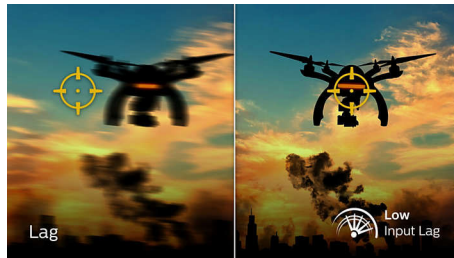

165Hz Gaming

You play intense, competitive gaming. You demand display with lag free, ultra-smooth images. This Philips display redraws the screen image up-to 165 times per second, effectively faster than a standard display. A lower frame rate can make enemies appear to jump from spot to spot on the screen, making them difficult targets to hit. With 165Hz frame rate, you get those critical missing images on the screen which shows enemy movement in ultra-smooth motion so you can easily target them. With ultra-low input lag and no screen tearing, this Philips display is your perfect gaming partner

1ms MPRT fast response

MPRT (motion picture response time) is more intuitive way to describe the response time, which directly refers the duration from seeing blurry noise to clean and crisp images. Philips gaming monitor with 1 ms MPRT effectively eliminates smearing and motion blur, delivers sharper and precise visuals to enhance gaming experience. Best choice for playing thrilling and twitch-sensitive games.

Low Input Lag

Input lag is the amount of time that elapses between performing an action with connected devices and seeing the result on screen. Low input lag reduces the time delay between entering a command from your devices to monitor, greatly improve on playing twitch-sensitive video games, particularly important to whom plays fast-paced, competitive games.