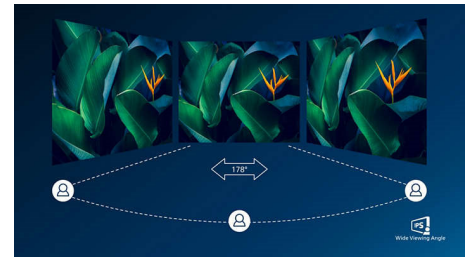

## EasySelect Menu Toggle Key

The discreetly placed EasySelect Menu Toggle Key allows you to make quick and easy adjustments to monitor settings in the On-Screen Display menu.

## IPS technology

IPS displays use an advanced technology that gives you extra-wide viewing angles of 178/178 degrees, making it possible to view the display from almost any angle. Unlike standard TN panels, IPS displays give you remarkably crisp images with vivid colours, making them ideal not only for Photos, movies and web browsing, but also for professional applications that demand colour accuracy and consistent brightness at all times.