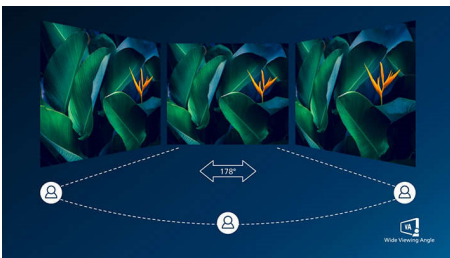

VA display

Philips VA LED display uses an advanced multi-domain vertical alignment technology which gives you super-high static contrast ratios for extra vivid and bright images. While standard office applications are handled with ease, it is especially suitable for photos, web-browsing, movies, gaming, and demanding graphical applications. It's optimized pixel management technology gives you 178/178 degree extra wide viewing angle, resulting in crisp images.