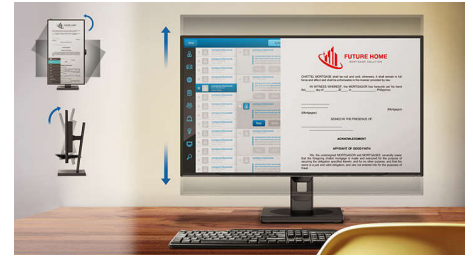

## MultiView technology

With the ultra-high resolution Philips MultiView display you can now experience a

world of connectivity. MultiView enables active dual connect and view so that you can work with multiple devices like a PC and notebook simultaneously, for complex multi-tasking.

## SmartContrast

SmartContrast is a Philips technology that analyzes the contents you are displaying, automatically adjusting colors and controlling backlight intensity to dynamically enhance contrast for the best digital images and videos or when playing games where dark hues are displayed. When Economy mode is selected, contrast is adjusted and backlighting fine-tuned for just-right display of everyday office applications and lower power consumption.

## Compact Ergo Base

The Compact Ergo Base is a people-friendly Philips monitor base that tilts, pivot and height-adjusts so each user can position the monitor for maximum viewing comfort and efficiency.