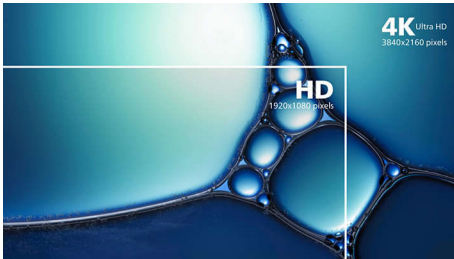

4K UHD monitor
7000 series 27" (68.5 cm), 3840 x 2160 (4K UHD)

Highlights

UltraClear 4K UHD Resolution

These Philips displays utilize high performance panels to deliver UltraClear, 4K UHD (3840 x 2160) resolution images. Whether you are demanding professional requiring extremely detailed images for CAD solutions, using 3D graphics applications or a financial wizard working on huge spreadsheets, Philips displays will make your images and graphics come alive.