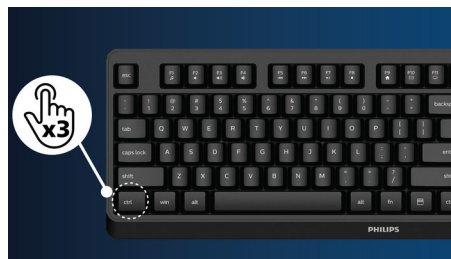

SmartKVM

Unlike traditional built-in KVM monitor button, the smart KVM allows for switching between sources with the click of a button on your keyboard. When all devices are properly connected, users can easily switch between sources by clicking the "Ctrl" key three times.