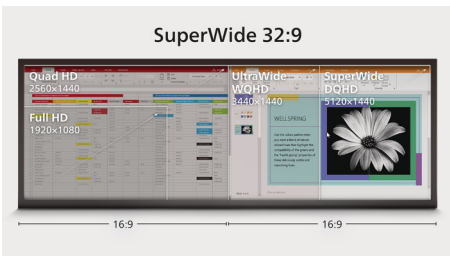

Superb Picture Quality

- VA display delivers awesome images with wide viewing angles
- DisplayHDR 400 for more lifelike and outstanding visuals

Designed for the way you work

- Curved display design for more immersive experience
- SmartKVM: for easily switching between sources.
- 32:9 SuperWide screen designed to replace multiscreen setups
- Tilt, swivel and height-adjust for an ideal viewing position
- Eyesafe certified blue light protection and color accuracy
- Busylight: for setting your working status
- Adjustable Webcam: For video conferencing in comfort.
- Securely sign in with pop-up webcam with Windows Hello™
- Earphone Hook: for customizable storage

Single cable USB-C connection

- RJ-45 to USB-C gives easy network connection with security

PHILIPS

Highlights

Curved display design

Desktop monitors offer a personal user experience, which suits a curve design very well. The curved screen provides a pleasant yet subtle immersion effect, which focuses on you at the center of your desk.

32:9 SuperWide

32:9 SuperWide 49" screen, with 5120 x 1440 resolution, is designed to replace multiscreen setups for massive wide view. It's like having two 27" 16:9 Quad HD displays side-by-side. SuperWide monitors offer screen area of dual monitors without the complicated setup.