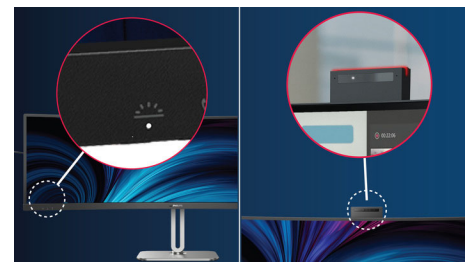

Busylight

This feature allows for privacy and optimal collaboration when working in a busy office setting. To transmit to others that they are busy, users can simply press the Busylight hotkey located on the bottom left menu of the monitor bezel and the light located on the webcam will turn red. In addition to this, the Busylight feature can also sync with user's Microsoft Teams status.

Wide Viewing Angle

Curved Display

32:9 Curved SuperWide

VESA CERTIFIED DisplayHDR 400

USB-C Docking

MultiClient Integrated KVM

Multiview

CompactErgo Base

Built-in Speaker