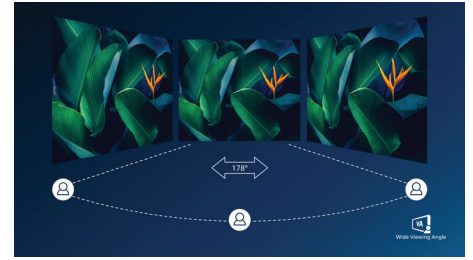

dimming and peak brightness up-to 400 nits, images come to life with notable highlights while featuring deeper, more nuanced blacks. It renders a fuller palette of rich new colors, delivering a visual experience that engages your senses.

USB-C Docking with RJ45

Simplify all peripherals from monitor to PC using one-cable-docking USB Type-C connector, includes networking, high resolution video output from PC to monitor, and surfing on Internet without an additional network cable, even without LAN port on your notebook. RJ45 connection through USB-C offers a fast and secure connection when needed. Getting the fastest data speeds allows you to transfer data from a HDD to your PC faster than ever. Additionally, USB-C with power delivery can even enable you to power and charge your notebook from the monitor, eliminating the need for extra power cables.

SmartKVM

Unlike traditional built-in KVM monitor button, the smart KVM allows for switching between sources with the click of a button on your keyboard. When all devices are properly connected, users can easily switch between sources by clicking the "Ctrl" key three times.

VA display

Philips VA LED display uses an advanced multi-domain vertical alignment technology which gives you super-high static contrast ratios for extra vivid and bright images. While standard office applications are handled with ease, it is especially suitable for photos, web-browsing, movies, gaming, and demanding graphical applications. It's optimized pixel management technology gives you 178/178 degree extra wide viewing angle, resulting in crisp images.