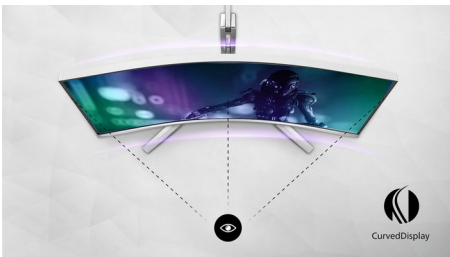

EVNIA

PHILIPS

QD OLED gaming monitor
Evia 8000 49 (48.9" / 124.3 cm diag.), 5120 x 1440 (Dual QHD)

49M2C8900/01

Highlights

QD OLED technology

QD-OLED represents a hybrid approach that marries the OLED panels and quantum dot technology. By combining what's best of both, QD-OLED guarantees high contrast, deep blacks, and unlimited viewing angles, with the higher peak brightness and more vibrant colors.

Curved display design

Desktop monitors offer a personal user experience, which suits a curve design very well. The curved screen provides a pleasant yet subtle immersion effect, which focuses on you at the center of your desk.