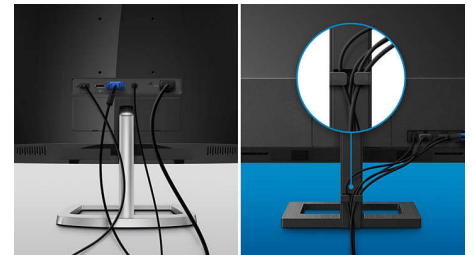

MultiView technology

With the ultra-high resolution Philips MultiView display you can now experience a world of connectivity. MultiView enables active dual connect and view so that you can work with multiple devices like a PC and notebook simultaneously, for complex multi-tasking.

Compact Ergo Base

The Compact Ergo Base is a people-friendly Philips monitor base that tilts, pivot and height-adjusts so each user can position the monitor for maximum viewing comfort and efficiency.

Cable management