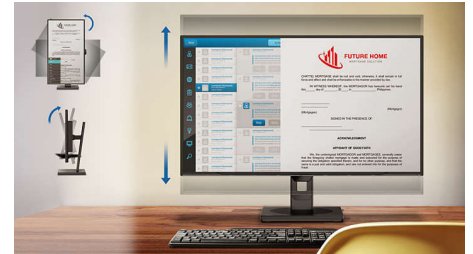

LowBlue Mode & Flicker-free

Our LowBlue Mode and Flicker-free technology have been developed to reduce eye strain and fatigue often caused by long hours in front of a monitor.

EasyRead mode

EasyRead mode for a paper-like reading experience

MultiView technology

With the ultra-high resolution Philips MultiView display you can now experience a world of connectivity. MultiView enables active dual connect and view so that you can work with multiple devices like a PC and notebook simultaneously, for complex multi-tasking.

Compact Ergo Base

The Compact Ergo Base is a people-friendly Philips monitor base that tilts, pivot and height-adjusts so each user can position the monitor for maximum viewing comfort and efficiency.

Cable management