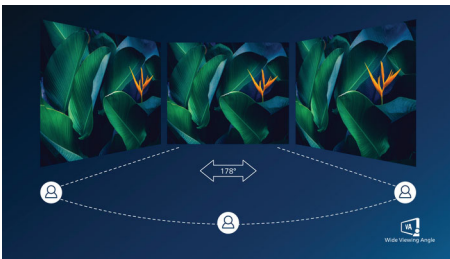

Perfectly designed for your space

- Compact design saves space
- VESA mount allows for flexibility

PHILIPS

LCD monitor
V Line 22 (21.5" / 54.6 cm diag.), 1920 x 1080 (Full HD)

221V8LB/67

Highlights

100Hz Fast refresh

VA display

Philips VA LED display uses an advanced multi-domain vertical alignment technology which gives you super-high static contrast ratios for extra vivid and bright images. While standard office applications are handled with ease, it is especially suitable for photos, web-browsing, movies, gaming, and demanding graphical applications. It's optimized pixel management technology gives you 178/178 degree extra wide viewing angle, resulting in crisp images.