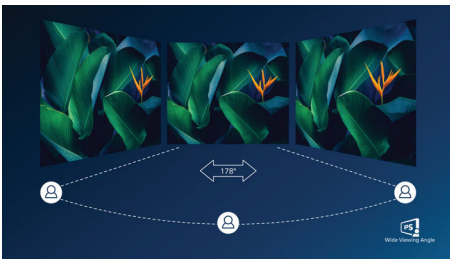

Perfectly designed for your space

- Compact design saves space

PHILIPS

LCD monitor
V Line 24 (23.8" / 60.5 cm diag.), 1920 x 1080 (Full HD)

241V8B/71

Highlights

100Hz Fast refresh

This Philips display refreshes the screen image up to 100 times per second which makes this monitor much faster than a standard display. With a 100Hz frame rate, gamers are able to find those critical images on the screen that show enemy movement in an ultra-smooth motion so that they are easily targetable.

IPS technology

IPS displays use an advanced technology which gives you extra wide viewing angles of 178/178 degree, making it possible to view the display from almost any angle. Unlike standard TN panels, IPS displays gives you remarkably crisp images with vivid colors, making it ideal not only for Photos, movies and web browsing, but also for professional applications which demand color accuracy and consistent brightness at all times.