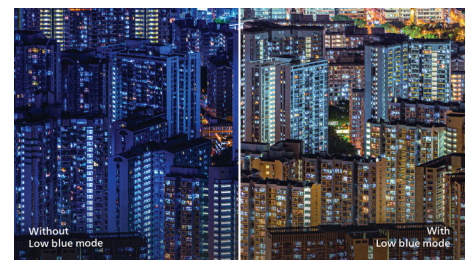

LowBlue Mode

Studies have shown that just as ultra-violet rays can cause eye damage, shortwave length blue light rays from LED displays can cause eye damage and affect vision over time. Developed for wellbeing, Philips LowBlue Mode setting uses a smart software technology to reduce harmful shortwave blue light.