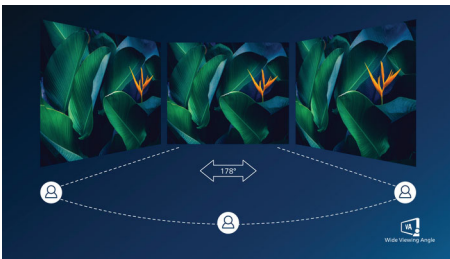

## VA display

Philips VA LED display uses an advanced multi-domain vertical alignment technology which gives you super-high static contrast ratios for extra vivid and bright images. While standard office applications are handled with ease, it is especially suitable for photos, web-browsing, movies, gaming, and demanding graphical applications. It's optimized pixel management technology gives you 178/178 degree extra wide viewing angle, resulting in crisp images.