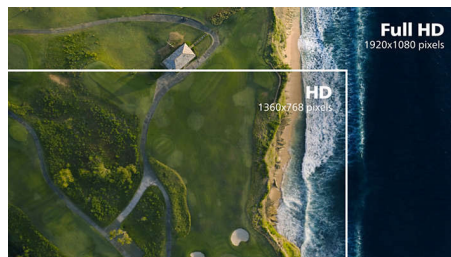

16:9 Full HD display

Picture quality matters. Regular displays deliver quality, but you expect more. This display features enhanced Full HD 1920 x 1080 resolution. With Full HD for crisp detail paired with high brightness, incredible contrast and realistic colours, expect a true-to-life picture.

24E1N1300AE/00