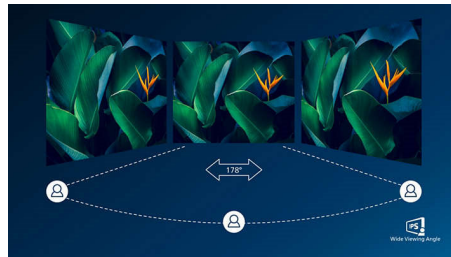

USB-C connection

This Philips display features a USB type-C connector with power delivery. With intelligent and flexible power management, you can power charge your compatible device directly. Its slim, reversible USB-C allows for easy, one-cable connection. You can watch high-resolution video and transfer data at super speed, while powering up and recharging your compatible device at the same time.

1 ms MPRT fast response

MPRT (motion picture response time) is a more intuitive way to describe response time,

which directly refers to the duration between seeing blurry noise and clean, crisp images. The Philips gaming monitor with 1 ms MPRT effectively eliminates smearing and motion blur and delivers sharper and more precise visuals to enhance your gaming experience. The best choice for playing thrilling and twitch-sensitive games.

IPS technology

IPS displays use an advanced technology that gives you extra-wide viewing angles of 178/178 degrees, making it possible to view the display from almost any angle. Unlike standard TN panels, IPS displays give you remarkably crisp images with vivid colours, making them ideal not only for Photos, movies and web browsing, but also for professional applications that demand colour accuracy and consistent brightness at all times.