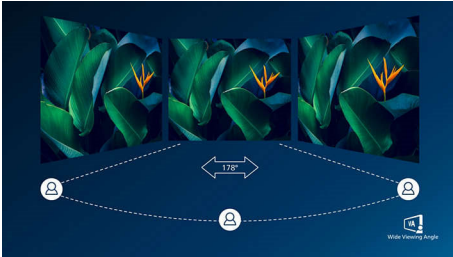

Full HD LCD monitor
3000 series 32 (31.5" / 80 cm diag.), 1920 x 1080 (Full HD)

Highlights

VA display

Philips VA LED display uses an advanced multi-domain vertical alignment technology which gives you super-high static contrast ratios for extra vivid and bright images. While standard office applications are handled with ease, it is especially suitable for photos, web-browsing, movies, gaming, and demanding graphical applications. It's optimized pixel management technology gives you 178/178 degree extra wide viewing angle, resulting in crisp images.