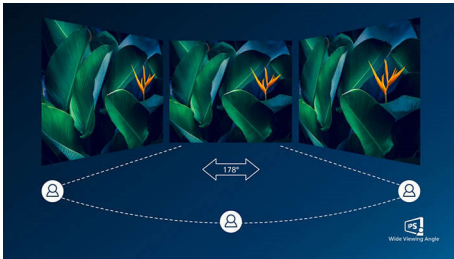

PHILIPS

LCD monitor
S Line 27" (68.6 cm), 1920 x 1080 (Full HD)

272S1M/27

Highlights

IPS technology

IPS displays use an advanced technology which gives you extra wide viewing angles of 178/178 degree, making it possible to view the display from almost any angle. Unlike standard TN panels, IPS displays gives you remarkably crisp images with vivid colors, making it ideal not only for Photos, movies and web browsing, but also for professional applications which demand color accuracy and consistent brightness at all times.