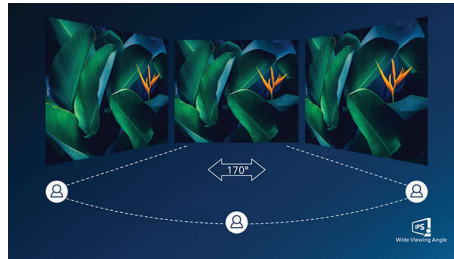

Multi-angle stand

Our continuous tilt stand bends from 0 to 90 degrees with the kind of flexibility to allow you to get comfortable anywhere you need to keep up with your work.

Performance, adaptability

Enjoy a clean, portable, dual-screen workstation. The soft, smooth, pliable USB-C cable is designed to be easy to carry and fit in any bag.

IPS technology

IPS displays use an advanced technology which gives you extra wide viewing angles of 170/170 degree, making it possible to view the display from almost any angle. Unlike standard TN panels, IPS displays gives you remarkably crisp images with vivid colors, making it ideal not only for Photos, movies and web browsing, but also for professional applications which demand color accuracy and consistent brightness at all times.