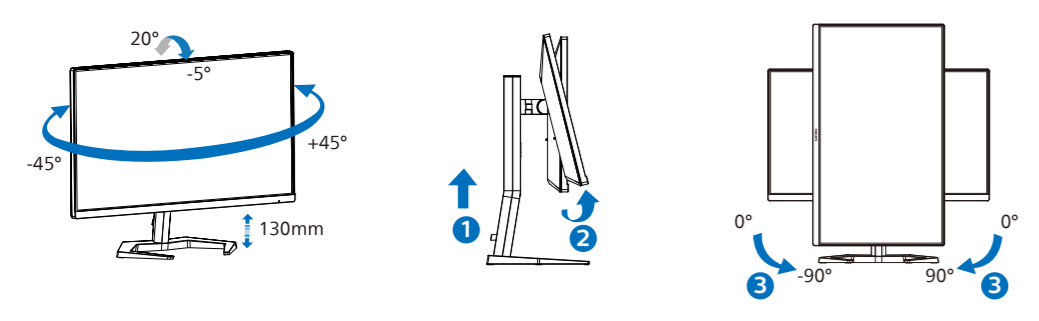

4

5

PBP

(1x main, 1x sub)

MultiView	SUB SOURCE POSSIBILITY (x1)				
	Inputs	1 HDMI 2.0	2 HDMI 2.0	DisplayPort 1	DisplayPort 2
MAIN SOURCE (x1)	1 HDMI 2.0	●	●	●	●
	2 HDMI 2.0	●	●	●	●
	DisplayPort 1	●	●	●	●
	DisplayPort 2	●	●	●	●

Register your product and get support at www.philips.com/support

HDMI
The terms HDMI, HDMI High-Definition Multimedia Interface, HDMI Trade Dress and the HDMI Logos are trademarks or registered trademarks of HDMI Licensing Administrator, Inc.

www.evnia.philips

EVNIA

Quick start

27M1N5500U

Register your product and get support at www.philips.com/welcome

PHILIPS

Contents

*Different according to region
Display design may differ from that illustrated

1

▲ CAUTION: Place the monitor face down on a smooth surface. Pay attention not to scratch or damage the screen.

2

Earphone-Hang

2

USB hub

3

↑

↓

→

↑

→

←