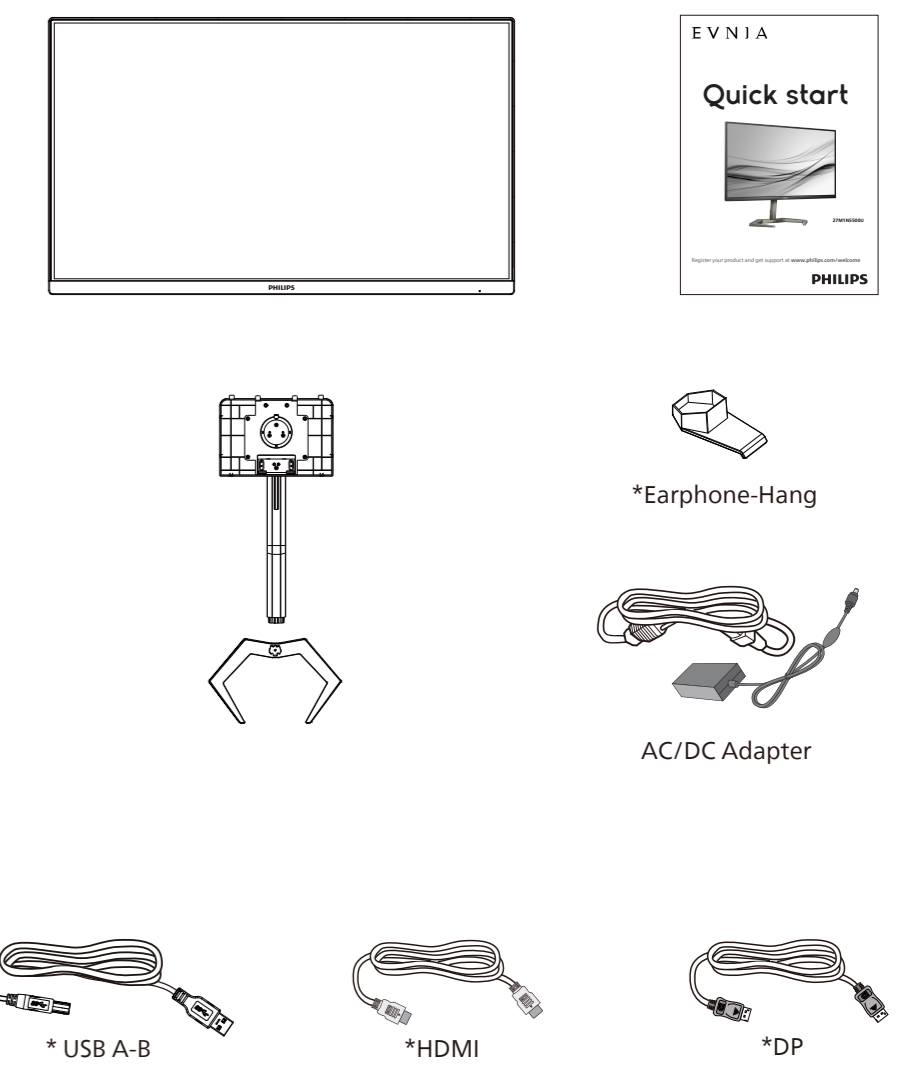

4

5

PBP

(1x main, 1x sub)

MultiView	SUB SOURCE POSSIBILITY (x1)				
	Inputs	1 HDMI 2.0	2 HDMI 2.0	DisplayPort 1	DisplayPort 2
MAIN SOURCE (x1)	1 HDMI 2.0	●	●	●	●
	2 HDMI 2.0	●	●	●	●
	DisplayPort 1	●	●	●	●
	DisplayPort 2	●	●	●	●

Register your product and get support at www.philips.com/support

HDMI
The terms HDMI, HDMI High-Definition Multimedia Interface, HDMI Trade Dress and the HDMI Logos are trademarks or registered trademarks of HDMI Licensing Administrator, Inc.

www.evnia.philips

EVNIA

Quick start

27M1N5500U

Register your product and get support at www.philips.com/welcome

PHILIPS

Contents

*Different according to region
Display design may differ from that illustrated

1

▲ CAUTION: Place the monitor face down on a smooth surface. Pay attention not to scratch or damage the screen.

2

Earphone-Hang

2

USB hub

3

↑

↓

→

↑

→

←