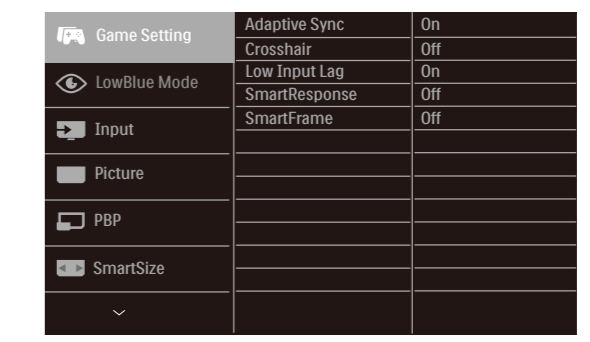

4

5

PBP

(1x main, 1x sub)

MultiView	SUB SOURCE POSSIBILITY (x1)				
	Inputs	1 HDMI 2.0	2 HDMI 2.0	DisplayPort 1	DisplayPort 2
MAIN SOURCE (x1)	1 HDMI 2.0	●	●	●	●
	2 HDMI 2.0	●	●	●	●
	DisplayPort 1	●	●	●	●
	DisplayPort 2	●	●	●	●

Register your product and get support at www.philips.com/support

HDMI
The terms HDMI, HDMI High-Definition Multimedia Interface, HDMI Trade Dress and the HDMI Logos are trademarks or registered trademarks of HDMI Licensing Administrator, Inc.

www.evnia.philips

EVNIA

Quick start

27M1N5500U

Register your product and get support at www.philips.com/welcome

PHILIPS

Contents

*Different according to region
Display design may differ from that illustrated

1

▲ CAUTION: Place the monitor face down on a smooth surface. Pay attention not to scratch or damage the screen.

2

Earphone-Hang

2

USB hub

3

↑

↓

→

↑

→

←