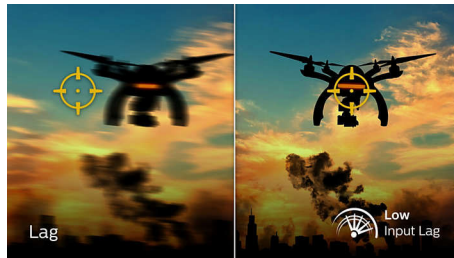

165Hz Gaming

You play intense, competitive gaming. You demand display with lag free, ultra-smooth images. This Philips display redraws the screen image up-to 165 times per second, effectively faster than a standard display. A lower frame rate can make enemies appear to jump from spot to spot on the screen, making them difficult targets to hit. With 165Hz frame rate, you get those critical missing images on the screen which shows enemy movement in ultra-smooth motion so you can easily target them. With ultra-low input lag and no screen tearing, this Philips display is your perfect gaming partner

1ms MPRT fast response

MPRT (motion picture response time) is more intuitive way to describe the response time, which directly refers the duration from seeing blurry noise to clean and crisp images. Philips gaming monitor with 1 ms MPRT effectively eliminates smearing and motion blur, delivers shaper and precise visuals to enhance gaming experience. Best choice for playing thrilling and twitch-sensitive games.

Low Input Lag

Input lag is the amount of time that elapses between performing an action with connected devices and seeing the result on screen. Low input lag reduces the time delay between entering a command from your devices to monitor, greatly improve on playing twitch-sensitive video games, particularly important to whom plays fast-paced, competitive games.