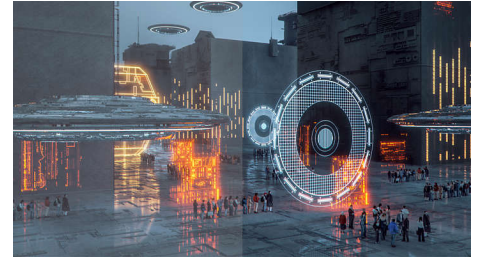

SmartImage Game mode

The new Philips gaming display has quick access OSD fine tuned for gamers, offering you multiple options. "FPS" mode (First person shooting) improves dark themes in games, allowing you to see hidden objects in dark areas. "Racing" mode adapts display with fastest response time, high color, along with image adjustments. "RTS" mode (Real time strategy) has a special SmartFrame mode which enables highlighting of specific area and allows for size and image adjustments. Gamer 1 and Gamer 2 enable you to save personal customized settings based on different games, ensuring best performance.