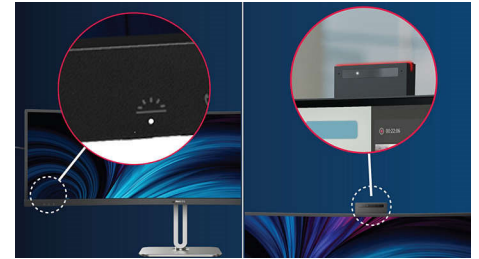

Busylight

This feature allows for privacy and optimal collaboration when working in a busy office setting. To transmit to others that they are busy, users can simply press the Busylight hotkey located on the bottom left menu of the monitor bezel and the light located on the webcam will turn red. In addition to this, the Busylight feature can also sync with user's Microsoft Teams status.