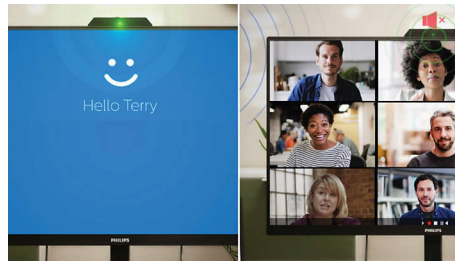

Webcam & noise cancelling mic

This Philips monitor comes with built-in 5MP webcam, noise cancelling microphone, and speakers. Making it perfect for working from home and collaborating remotely. The webcam is certified for Windows Hello. Equipped with advanced sensors for Windows Hello™ facial recognition, which conveniently logs you into your Windows devices in less than 2 seconds. The physical camera switch offers extra privacy

when not in use. The noise-cancelling microphone and dual 5-watt integrated speakers deliver clear communications.