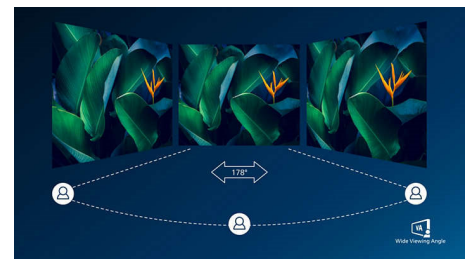

VA display

The Philips VA LED display uses an advanced multi-domain vertical alignment technology that gives you super-high static contrast ratios for extra-vivid and bright images. While standard office applications are handled with ease, it is especially suitable for photos, web browsing, films, gaming and demanding graphical applications. Its optimised pixel management technology gives you a 178/178 degree extra-wide viewing angle, resulting in crisp images.