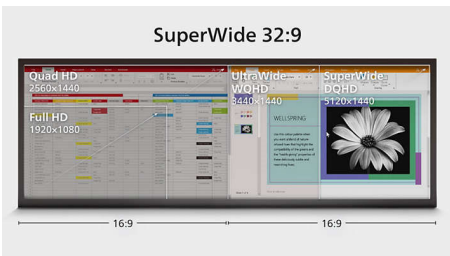

32:9 SuperWide

32:9 SuperWide 49" screen with 5120 x 1440 resolution is designed to replace multiscreen setups for a massive wide view. It's like having two 27" 16:9 Quad HD displays side by side. SuperWide monitors offer the screen area of dual monitors without the complicated setup.