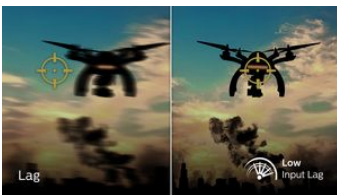

Low input lag

Input lag is the amount of time that elapses between performing an action with connected devices and seeing the result on screen. Low input lag reduces the time delay between entering a command from your devices to monitor, greatly improve on playing twitch-sensitive video games, particularly important to whom plays fast-paced, competitive games.