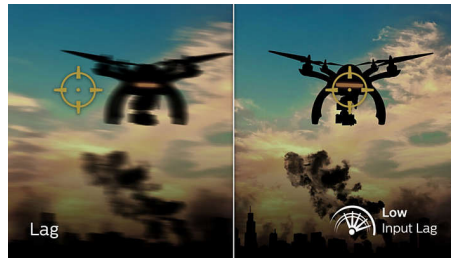

Low input lag

Input lag is the amount of time that elapses between performing an action with connected devices and seeing the result on screen. Low input lag reduces the time delay between entering a command from your devices to monitor, greatly improve on playing twitch-sensitive video games, particularly important to whom plays fast-paced, competitive games.