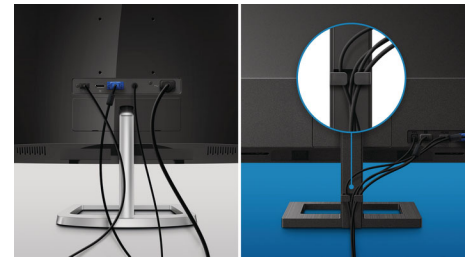

LowBlue Mode & Flicker-free

Our LowBlue Mode and Flicker-free technology have been developed to reduce eye strain and fatigue often caused by long hours in front of a monitor.

27E1N3300A/89

Built-in stereo speakers

A pair of high quality stereo speakers built into a display device. It can be visible front firing, or invisible down firing, top firing, rear firing, etc depending on model and design.

Cable management