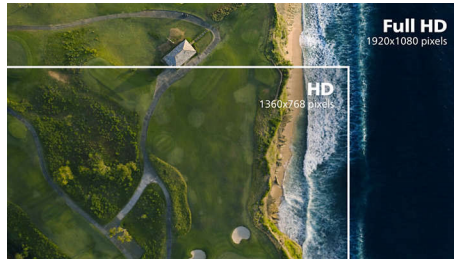

16:9 Full HD display

Picture quality matters. Regular displays deliver quality, but you expect more. This display features enhanced Full HD 1920 x 1080 resolution. With Full HD for crisp detail paired with high brightness, incredible contrast and realistic colors expect a true to life picture.