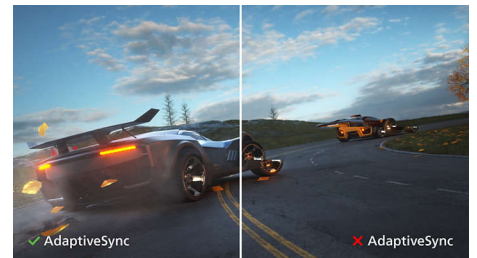

Adaptive-Sync technology

Gaming shouldn't be a choice between choppy gameplay or broken frames. Get fluid, artifact-free performance at virtually any framerate with Adaptive-Sync technology, smooth quick refresh and ultra-fast response time.