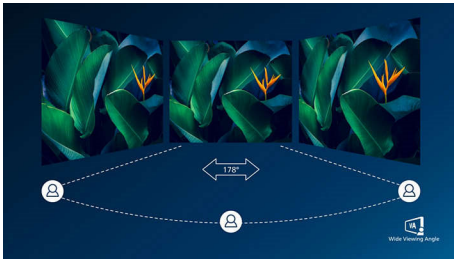

Experience true multimedia

- HDMI ensures universal digital connectivity

Vivid pictures every time

- SmartContrast for rich black details
- 16:9 Full HD display for crisp detailed images
- SmartImage presets for easy optimized image settings
- VA display delivers awesome images with wide viewing angles
- Effortlessly smooth action with Adaptive-Sync technology
- 100Hz refresh rates for ultra-smooth images

PHILIPS

LCD monitor
V Line 24 (23.8" / 60.5 cm diag.), 1920 x 1080 (Full HD)

241V8LB/27

Highlights

VA display

Philips VA LED display uses an advanced multi-domain vertical alignment technology which gives you super-high static contrast ratios for extra vivid and bright images. While standard office applications are handled with ease, it is especially suitable for photos, web-browsing, movies, gaming, and demanding graphical applications. It's optimized pixel management technology gives you 178/178 degree extra wide viewing angle, resulting in crisp images.