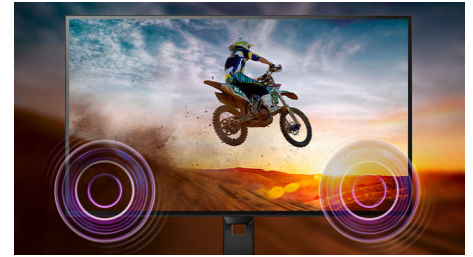

Built-in stereo speakers

A pair of high-quality stereo speakers built into a display device. They may be visible front firing, or invisible down firing, top firing, rear firing etc. depending on model and design.