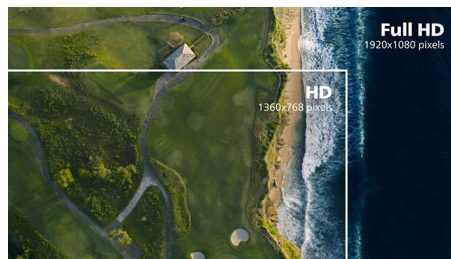

16:9 Full HD display

Picture quality matters. Regular displays deliver quality, but you expect more. This display features enhanced Full HD 1920 x 1080 resolution. With Full HD for crisp detail paired with high brightness, incredible contrast and realistic colours, expect a true-to-life picture.

24E1N1300AE/00