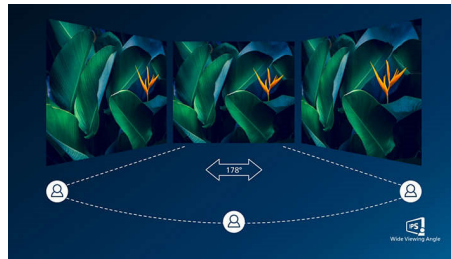

## USB-C connection

This Philips display features a USB type-C connector with power delivery. With intelligent and flexible power management, you can power charge your compatible device directly. Its slim, reversible USB-C allows for easy, one-cable connection. You can watch high-resolution video and transfer data at super speed, while powering up and recharging your compatible device at the same time.

## 1 ms MPRT fast response

MPRT (motion picture response time) is a more intuitive way to describe response time,

which directly refers to the duration between seeing blurry noise and clean, crisp images. The Philips gaming monitor with 1 ms MPRT effectively eliminates smearing and motion blur and delivers sharper and more precise visuals to enhance your gaming experience. The best choice for playing thrilling and twitch-sensitive games.

## IPS technology

IPS displays use an advanced technology that gives you extra-wide viewing angles of 178/178 degrees, making it possible to view the display from almost any angle. Unlike standard TN panels, IPS displays give you remarkably crisp images with vivid colours, making them ideal not only for Photos, movies and web browsing, but also for professional applications that demand colour accuracy and consistent brightness at all times.