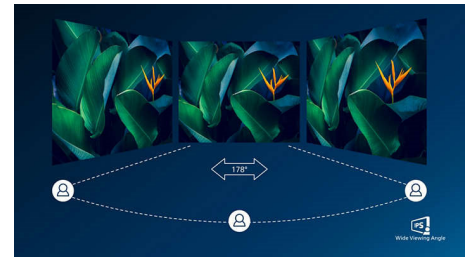

A pair of high-quality stereo speakers built into a display device. They may be visible front firing, or invisible down firing, top firing, rear firing etc. depending on model and design.

EasyRead mode

EasyRead mode for a paper-like reading experience

24E1N1300A/00

EasySelect Menu Toggle Key

The discreetly placed EasySelect Menu Toggle Key allows you to make quick and easy adjustments to monitor settings in the On-Screen Display menu.

IPS technology

IPS displays use an advanced technology that gives you extra-wide viewing angles of 178/178 degrees, making it possible to view the display from almost any angle. Unlike standard TN panels, IPS displays give you remarkably crisp images with vivid colours, making them ideal not only for Photos, movies and web browsing, but also for professional applications that demand colour accuracy and consistent brightness at all times.