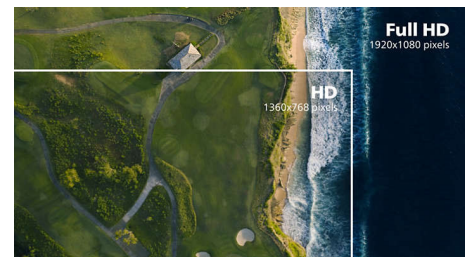

16:9 Full HD display

Picture quality matters. Regular displays deliver quality, but you expect more. This display features enhanced Full HD 1920 x 1080 resolution. With Full HD for crisp detail paired with high brightness, incredible contrast and realistic colours, expect a true-to-life picture.