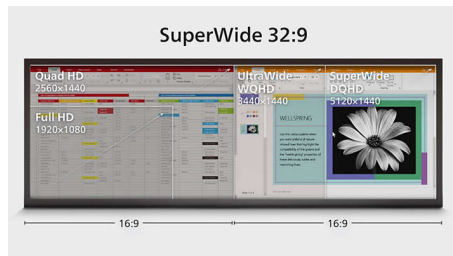

32:9 SuperWide

This monitor's 32:9 SuperWide screen provides users with the ultimate replacement for a multi-screen desktop. With a singular 44.5-inch screen that is equivalent to two 23.8-inch 16:9 QHD monitors, it allows users to work seamlessly without having to daisy chain and increases productivity by offering users a large screen to open complex spreadsheets and view videos in their full form.