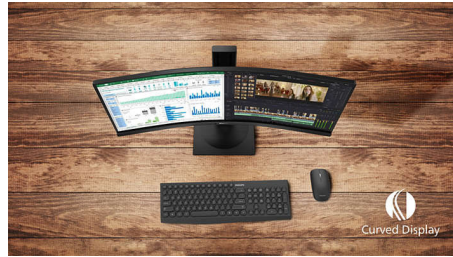

Designed for the way you work

- Tilt, swivel and height-adjust for an ideal viewing position
- Eyesafe certified blue light protection and color accuracy
- Built-in KVM switch to easily switch between sources
- Webcam with noise cancelling microphone for collaboration
- Curved display design for more immersive experience
- 32:9 SuperWide: for replacing multiscreen setups

USB-C Docking with RJ45

Simplify all peripherals from monitor to PC using one-cable-docking USB Type-C connector, includes networking, high resolution video output from PC to monitor, and surfing on Internet without an additional network cable, even without LAN port on your notebook. RJ45 connection through USB-C offers a fast and secure connection when needed. Getting the fastest data speeds allows you to transfer data from a HDD to your PC faster than ever. Additionally, USB-C with power delivery can even enable you to power and charge your notebook from the monitor, eliminating the need for extra power cables.

DisplayHDR 400

VESA-certified DisplayHDR 400 delivers a significant step-up from normal SDR displays. Unlike other 'HDR compatible' screens, true DisplayHDR 400 produces astonishing brightness, contrast and colors. With global dimming and peak brightness up-to 400 nits, images come to life with notable highlights while featuring deeper, more nuanced blacks. It renders a fuller palette of rich new colors, delivering a visual experience that engages your senses.

Curved display design

Desktop monitors offer a personal user experience, which suits a curve design very well. The curved screen provides a pleasant yet subtle immersion effect, which focuses on you at the center of your desk.