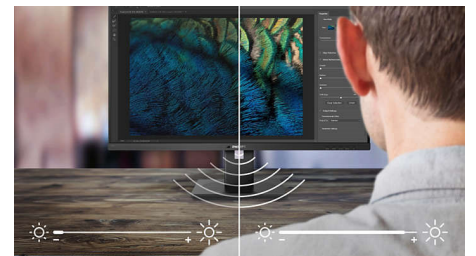

PowerSensor

PowerSensor is a built-in 'people sensor' that transmits and receives harmless infrared signals to determine if user is present and automatically reduces monitor brightness when user steps away from the desk, cutting energy costs by up to 80 percent and prolonging monitor life