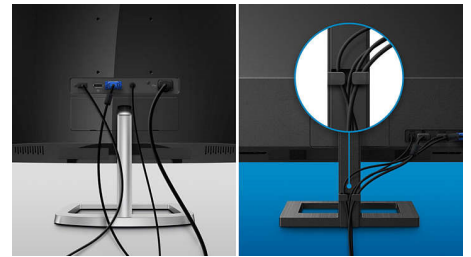

LowBlue Mode & Flicker-free

Our LowBlue Mode and Flicker-free technology have been developed to reduce eye strain and fatigue often caused by long hours in front of a monitor.

27E1N3300A/89

Built-in stereo speakers

A pair of high quality stereo speakers built into a display device. It can be visible front firing, or invisible down firing, top firing, rear firing, etc depending on model and design.

Cable management