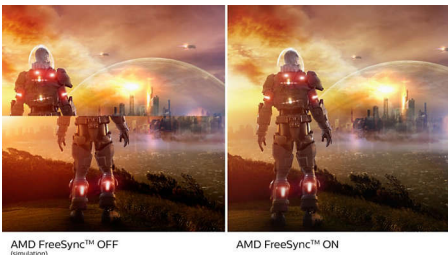

Ultra-smooth gaming

Gaming shouldn't be a choice between choppy gameplay or broken frames. With the new Philips monitor it doesn't have to be. Get fluid, artifact-free performance at virtually any framerate with AMD FreeSync™ technology, smooth quick refresh and ultra-fast response time.