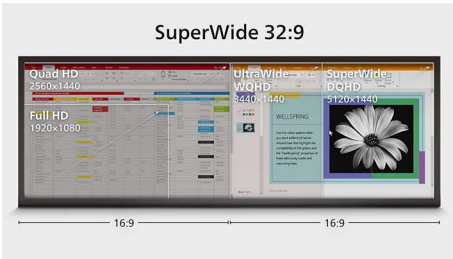

32:9 SuperWide

32:9 SuperWide 49" screen, with 5120 x 1440 resolution, is designed to replace multiscreen setups for massive wide view. It's like having two 27" 16:9 Quad HD displays side-by-side. SuperWide monitors offer screen area of dual monitors without the complicated setup.