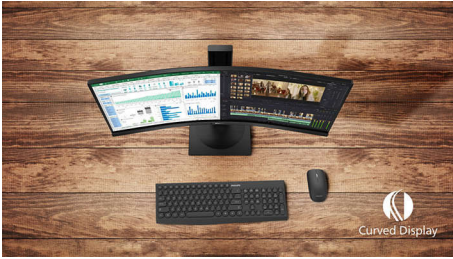

## Redefining workflow productivity

Welcome to a more efficient workspace. To facilitate everyday workflow, this monitor's large 32:9 SuperWide screen is equipped with a new busy light and tilting webcam feature that helps you flow between tasks with ease.

### Designed for the way you work

- Tilt, swivel and height-adjust for an ideal viewing position
- Securely sign in with pop-up webcam with Windows Hello™
- Eyesafe certified blue light protection and color accuracy
- 32:9 SuperWide screen designed to replace multiscreen setups
- Curved display design for more immersive experience
- Adjustable Webcam: For video conferencing in comfort.
- Busylight: for setting your working status
- Earphone Hook: for customizable storage

# PHILIPS

32:9 SuperWide curved monitor with USB-C  
5000 series 49 (48.8" / 124 cm diag.), 5120 x 1440 (Dual QHD)

49B2U5900CH/27

## Curved display design

Desktop monitors offer a personal user experience, which suits a curve design very well. The curved screen provides a pleasant yet subtle immersion effect, which focuses on you at the center of your desk.