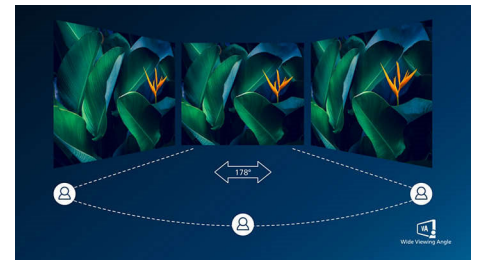

VA display

Philips VA LED display uses an advanced multi-domain vertical alignment technology which gives you super-high static contrast ratios for extra vivid and bright images. While standard office applications are handled with ease, it is especially suitable for photos, web-browsing, movies, gaming, and demanding graphical applications. It's optimized pixel management technology gives you 178/178 degree extra wide viewing angle, resulting in crisp images.