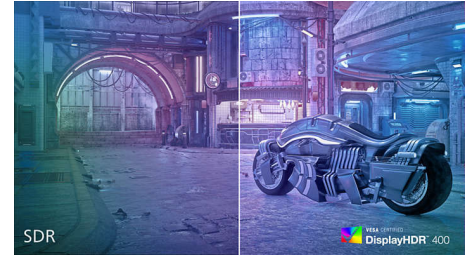

DisplayHDR 400

VESA-certified DisplayHDR 400 delivers a significant step up from normal SDR displays. Unlike, other "HDR-compatible" screens, true DisplayHDR 400 produces astonishing brightness, contrast and colours. With global dimming and peak brightness up to 400 nits, images come to life with notable highlights while featuring deeper, more nuanced blacks. It renders a fuller palette of rich new colours, delivering a visual experience that engages your senses.