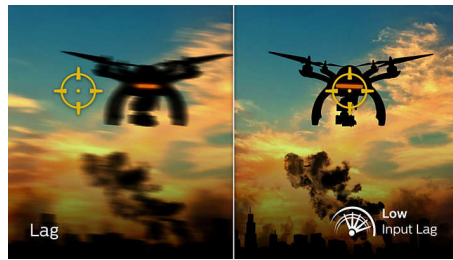

Low Input Lag

Input lag is the amount of time that elapses between performing an action with connected devices and seeing the result on screen. Low input lag reduces the time delay between entering a command from your devices to monitor, greatly improve on playing twitch-sensitive video games, particularly important to whom plays fast-paced, competitive games.