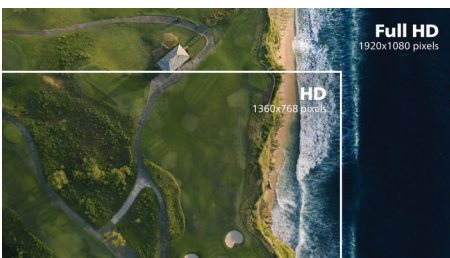

16:9 Full HD display

Picture quality matters. Regular displays deliver quality, but you expect more. This display

features enhanced Full HD 1920 x 1080 resolution. With Full HD for crisp detail paired with high brightness, incredible contrast and realistic colors expect a true to life picture.