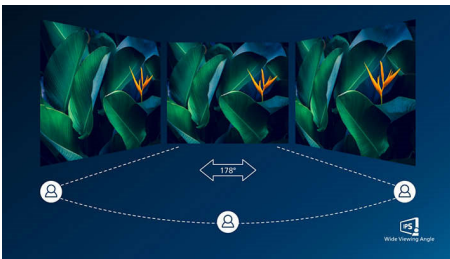

IPS technology

IPS displays use an advanced technology which gives you extra wide viewing angles of 178/178 degree, making it possible to view the display from almost any angle. Unlike standard TN panels, IPS displays gives you remarkably crisp images with vivid colors, making it ideal not only for Photos, movies and web browsing, but also for professional applications which demand color accuracy and consistent brightness at all times.