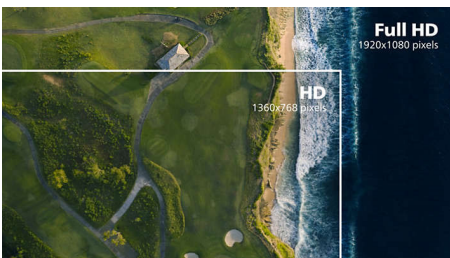

16:9 Full HD display

Picture quality matters. Regular displays deliver quality, but you expect more. This display features enhanced Full HD 1920 x 1080

resolution. With Full HD for crisp detail paired with high brightness, incredible contrast and realistic colors expect a true to life picture.