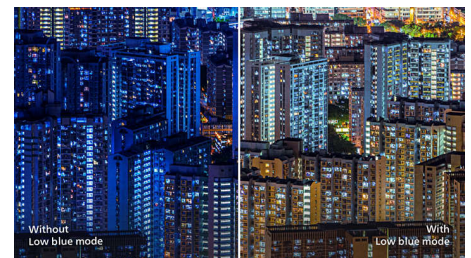

LowBlue Mode

Studies have shown that just as ultra-violet rays can cause eye damage, shortwave length blue light rays from LED displays can cause eye damage and affect vision over time. Developed for wellbeing, Philips LowBlue Mode setting uses a smart software technology to reduce harmful shortwave blue light.