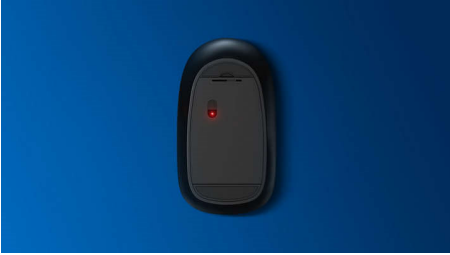

Plug and Play

- Simple plug-and-play wired USB connections

Philips reliability

- Buttons last millions of clicks for durability

Comfortable, accurate control

- Ambidextrous shape feels good in right or left hand
- Comfortable ergonomic mouse design feels great
- High-definition optical tracking for smooth control

Advanced technology for ultimate performance

- Up to 1,200 DPI

PHILIPS

Wired mouse
Plug and play Optical Sensor, Up to 1200 DPI

SPK7207BL/01

Highlights

Smooth optical tracking

High-definition optical tracking for smooth control

Plug-and-play

Simple plug-and-play wired USB connections

Up to 1,200 DPI

This mouse delivers precision tracking up to 1,200 DPI with higher smoothing and accuracy.

Wired mouse
Plug and play Optical Sensor, Up to 1200 DPI