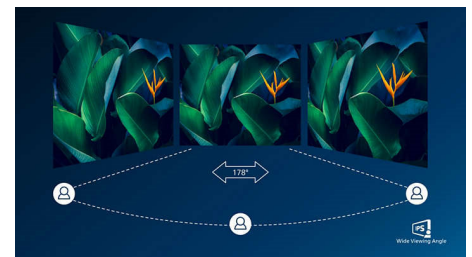

## Height-adjustable Ergo Base

The height-adjustable Ergo Base is a 'people-friendly' Philips monitor base that not only tilts, but is also height adjustable, so that each user

27E1N1300AE/01

can adjust the monitor to their personal preference for maximum viewing comfort and efficiency.

## 16:9 Full HD display

Picture quality matters. Regular displays deliver quality, but you expect more. This display features enhanced Full HD 1920 x 1080 resolution. With Full HD for crisp detail paired with high brightness, incredible contrast and realistic colours, expect a true-to-life picture.

## IPS technology

IPS displays use an advanced technology that gives you extra-wide viewing angles of 178/178 degrees, making it possible to view the display from almost any angle. Unlike standard TN panels, IPS displays give you remarkably crisp images with vivid colours, making them ideal not only for Photos, movies and web browsing, but also for professional applications that demand colour accuracy and consistent brightness at all times.