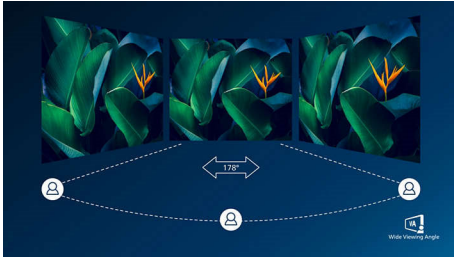

LCD monitor
V Line 27" (68.6 cm), 1920 x 1080 (Full HD)

Highlights

VA display

Philips VA LED display uses an advanced multi-domain vertical alignment technology which gives you super-high static contrast ratios for extra vivid and bright images. While standard office applications are handled with ease, it is especially suitable for photos, web-browsing, movies, gaming, and demanding graphical applications. It's optimized pixel management technology gives you 178/178 degree extra wide viewing angle, resulting in crisp images.