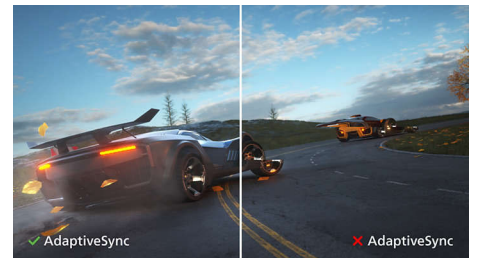

Adaptive-Sync technology

Gaming shouldn't be a choice between choppy gameplay or broken frames. Get fluid, artifact-free performance at virtually any framerate with Adaptive-Sync technology, smooth quick refresh and ultra-fast response time.

Wide Viewing Angle

SmartImage™

Adaptive-Sync

Flicker-free

LowBlue Mode

EasyRead

HIGH DEFINITION MULTIMEDIA INTERFACE

100Hz