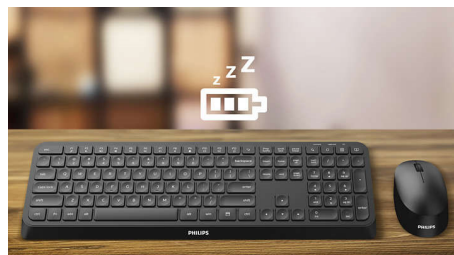

Stylish design

The design is adjusted to be the most suitable for ergonomics after rounds of user surveys, and also takes into account having a stylish, slim appearance and saving space.

Super-responsive keys

Super-responsive keys feel great and offer high performance

2.4 G wireless connection

Keep the computer wires at bay. For any keyboard/mouse equipped with this feature, you can connect the accessory to any PC via a speedy 2.4 Hz wireless connection. The simple setup process, along with the accessory's sleek design, is sure to leave your workspace looking clean and wire-free.

Multi-media shortcuts

With these multi-media shortcuts, you can easily switch to music, volume or video play by a simple click.

Intelligent power saving

With the intelligent power-saving function, this keyboard can go into standby and therefore save power when not in use.