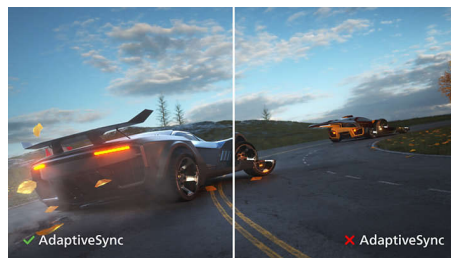

Adaptive-Sync technology

Gaming shouldn't be a choice between choppy gameplay or broken frames. Get fluid, artifact-free performance at virtually any framerate with Adaptive-Sync technology, smooth quick refresh and ultra-fast response time.