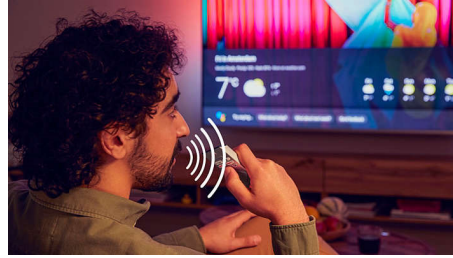

4K LED TV. Super-sharp for all you love.

- Ultra-sharp picture. Vibrant viewing.

PHILIPS

4K UHD LED TV
164 cm (65") 4K UHD LED TV Supports major HDR formats, Google TV™

65PUD7029/71

Highlights

Google TV™

What do you want to watch? Google TV brings together movies, shows, and more, from across your apps and subscriptions-and organises them just for you. You'll get suggestions based on what you like, and you can even use the Google TV app on your phone to curate your watchlist on the go.

Google Assistant

Control your Philips Google TV with your voice. Want to play a game, watch Netflix, or find content and apps in the Google Play store? Just tell your TV. You can even command all Google Assistant-compatible smart home devices-like dimming the lights and setting the thermostat on movie night. Without leaving the sofa.

TV content

Go beyond traditional TV programming with Google Play Store . Experience endless movies,

TV, music, apps and games online. More to love.

Ultra-sharp picture

No matter what you watch, this 4K LED TV gives you a bright, ultra-sharp picture with vivid colors. Plus, the TV is compatible with all major HDR formats so you'll see more detail-even in dark and bright areas-when you're streaming HDR content.