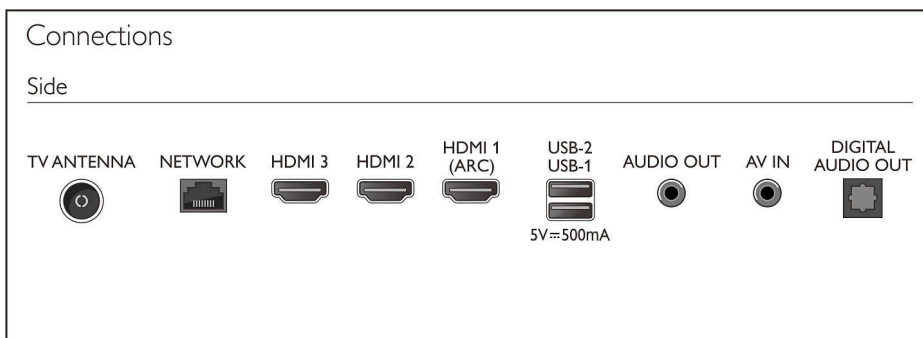

User Interaction

- Remote Control: Voice*

Sound

- Output power (RMS): 20W
- Speaker configuration: 10Wx2 speaker

Connectivity

- Number of HDMI connections: 3
- EasyLink (HDMI-CEC): One touch play (auto wake-up), Remote control pass-through, System audio control, System standby
- Number of USBs: 2
- Wireless connection: Bluetooth 5.1, Wi-Fi 802.11ac, 2x2, Dual band
- Other connections: Antenna F-type, Ethernet-LAN RJ-45, Digital audio out (optical)
- HDMI ARC: Yes on HDMI1
- HDCP Support

Supported HDMI video features

- HDR: HDR10, HLG

Power

- Mains power: AC 110--240 V 50/60Hz
- Ambient temperature: 5 °C to 35 °C
- Standby power consumption: <0.5W
- Power Saving Features: Auto switch-off timer, Picture mute (for radio)

Accessories

- Included accessories: 2 x AAA Batteries, Power cord, Quick start guide, Legal and safety brochure, Table top stand, Remote Control, User Manual

Dimensions

- Set Width: 1445 mm
- Set Height: 833 mm
- Set Depth: 87 mm
- Product weight: 14.8 kg
- Set width (with stand): 1291 mm
- Set height (with stand): 887 mm
- Set depth (with stand): 1445 mm
- Product weight (+stand): 15 kg
- Box width: 1588 mm
- Box height: 938 mm
- Box depth: 152 mm
- Weight incl. Packaging: 20 kg
- Wall mount compatible: 300 x 300 mm