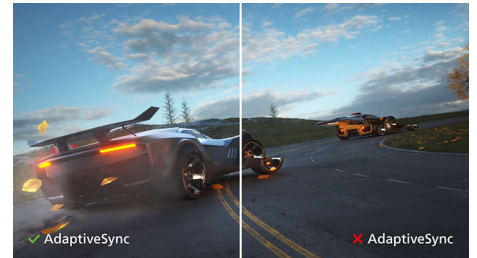

Adaptive-Sync technology

Gaming shouldn't be a choice between choppy gameplay or broken frames. Get fluid, artifact-free performance at virtually any framerate with Adaptive-Sync technology, smooth quick refresh and ultra-fast response time.