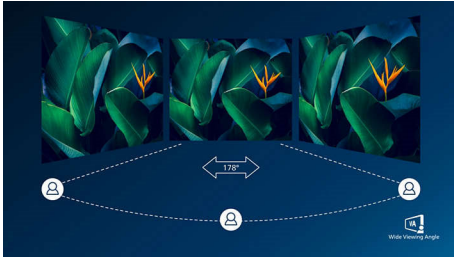

Experience true multimedia

- HDMI ensures universal digital connectivity

Vivid pictures every time

- SmartContrast for rich black details
- 16:9 Full HD display for crisp detailed images
- SmartImage presets for easy optimized image settings
- VA display delivers awesome images with wide viewing angles
- Effortlessly smooth action with Adaptive-Sync technology
- 100Hz refresh rates for ultra-smooth images

PHILIPS

LCD monitor
V Line 27" (68.6 cm), 1920 x 1080 (Full HD)

Highlights

VA display

Philips VA LED display uses an advanced multi-domain vertical alignment technology which gives you super-high static contrast ratios for extra vivid and bright images. While standard office applications are handled with ease, it is especially suitable for photos, web-browsing, movies, gaming, and demanding graphical applications. It's optimized pixel management technology gives you 178/178 degree extra wide viewing angle, resulting in crisp images.