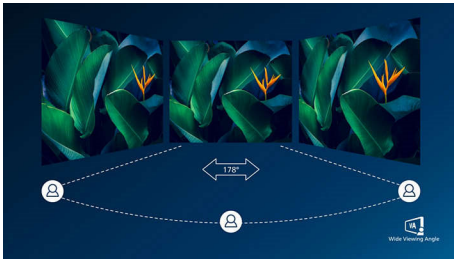

Great performance

- VA display delivers awesome images with wide viewing angles
- SmartImage presets for easy optimized image settings
- 16:9 Full HD display for crisp detailed images

Designed for comfortable productivity

- EasyRead mode for a paper-like reading experience
- Less eye fatigue with Flicker-free technology
- LowBlue Mode for easy on-the-eyes productivity

PHILIPS

LCD monitor
S Line 24 (23.8" / 60.5 cm diag.), 1920 x 1080 (Full HD)

Highlights

VA display

Philips VA LED display uses an advanced multi-domain vertical alignment technology which gives you super-high static contrast ratios for extra vivid and bright images. While standard office applications are handled with ease, it is especially suitable for photos, web-browsing, movies, gaming, and demanding graphical applications. It's optimized pixel management technology gives you 178/178 degree extra wide viewing angle, resulting in crisp images.